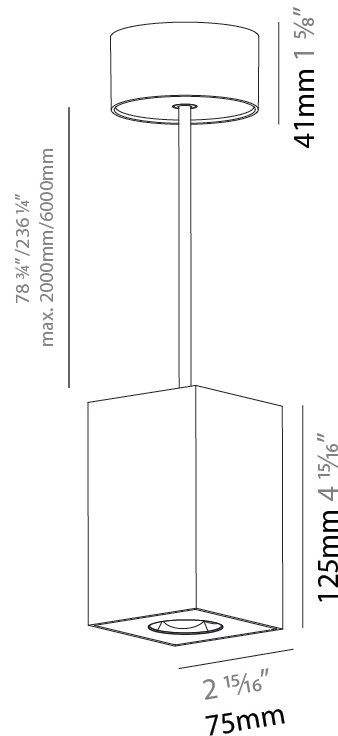

GENERAL

Series: Oiko Pro
Subseries: Oiko Pro Round
Brand: Prolicht
Division: Architectural
Mounting Type: Suspension
Mounting Location: Ceiling
Subcategory: Pendant

PHYSICAL

Shape: Square
Length (mm): 75
Length (in): 2 ¹⁵/₁₆
Width (mm): 75
Width (in): 2 ¹⁵/₁₆
Height (mm): 125
Height (in): 4 ¹⁵/₁₆
Light Distribution: Direct
Weight (kg): 0.769
Fixture Finish: SSR / BKV / CWI / CRY / HAB / LAG / UFT / ITA / RUA / RUR / MIC / FTG / MYG / TWT / LOD / PUS / FRO / FUP / KIA / POP / BLS / SPG / MEY / GOH / GUM / CHC / COM / ABZ / JAG / OBR / MOS / ROR
Fixture Material: Metal
Cable Details: 2,000mm / 6,000mm Cable - Options : Transparent, Black, White, Red, Orange

ELECTRICAL

Lamp Type: LED (Zhaga Standard)
Input Wattage (W): 12.9
Dimming: Tri-Mode (Non-Dimming and Phase Dimming (120Vac only) and 0-10V Dimming)
Driver Included: No
Driver Location: Remote
Driver Type: Constant Current - Universal
Driver Class: Class 2
Input Voltage (V): 120 - 277
Constant Current (MA): 350

LED

Color Temperature (°K): 2700 / 3000 / 3500 / 4000
Max. Delivered Lumen (lm): 1218 / 1214 / 1272 / 1283
Nominal Lumen (lm): 1473 / 1468 / 1538 / 1552
CRI: >90 CRI
Lamp Life (hrs): 50000

OPTICAL

Reflector°: 34
Adjustability: Fixed

RATINGS AND CERTIFICATIONS

Certified By: Certified for North American Standards
IP rating: IP20