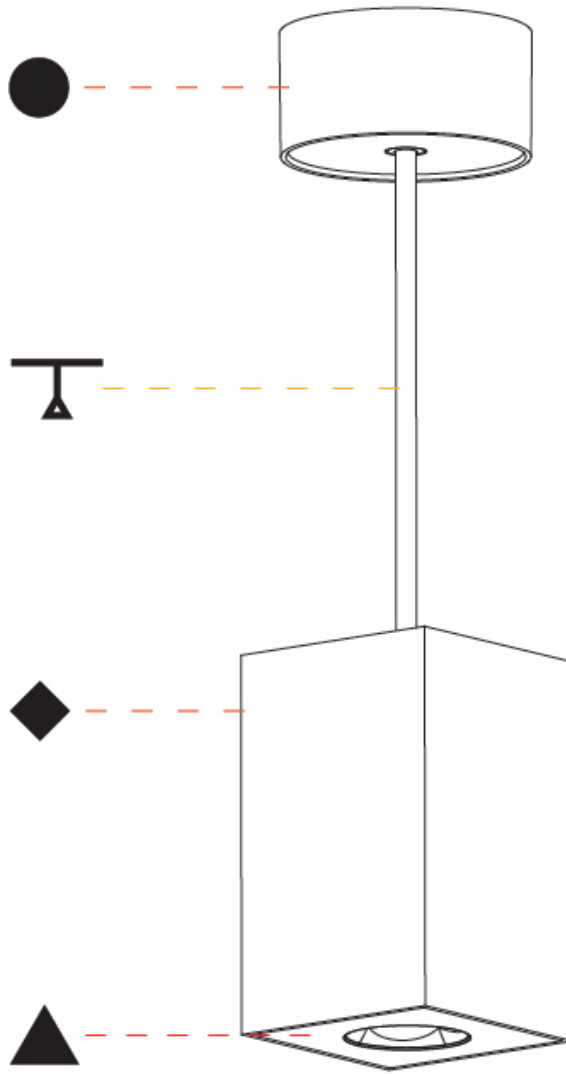

OIKO PRO ROUND SUSPENSION

A300397-

PROJECT _____

TYPE _____

SPECIFIER _____

QUANTITY _____

DATE _____

A