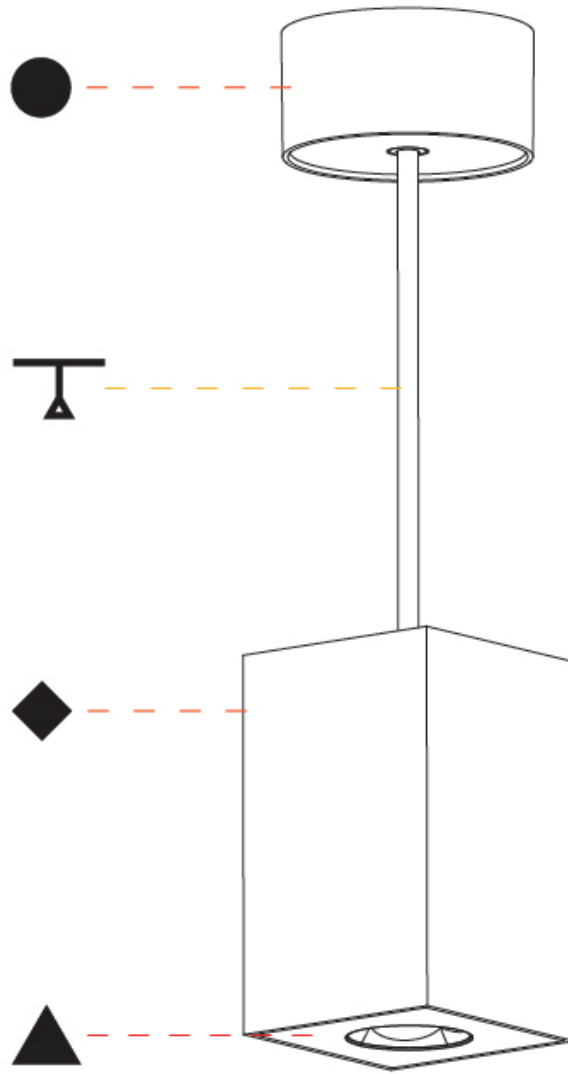

OIKO PRO SQUARE SUSPENSION

A300398-

PROJECT _____

TYPE _____

SPECIFIER _____

QUANTITY _____

DATE _____

A