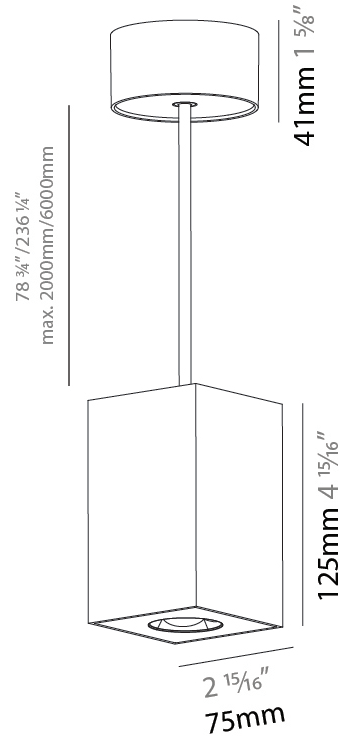

GENERAL

Series: Oiko Pro
Subseries: Oiko Pro Square
Brand: Prolicht
Division: Architectural
Mounting Type: Suspension
Mounting Location: Ceiling
Subcategory: Pendant

PHYSICAL

Shape: Cylinder
Length (mm): 75
Length (in): 2 ¹⁵/₁₆
Width (mm): 75
Width (in): 2 ¹⁵/₁₆
Height (mm): 125
Height (in): 4 ¹⁵/₁₆
Light Distribution: Direct
Weight (kg): 0.769
Fixture Finish: SSR / BKV / CWI / CRY / HAB / LAG / UFT / ITA / RUA / RUR / MIC / FTG / MYG / TWT / LOD / PUS / FRO / FUP / KIA / POP / BLS / SPG / MEY / GOH / GUM / CHC / COM / ABZ / JAG / OBR / MOS / ROR
Fixture Material: Metal
Cable Details: 2,000mm / 6,000mm Cable - Options : Transparent, Black, White, Red, Orange

ELECTRICAL

Lamp Type: LED (Zhaga Standard)
Input Wattage (W): 12.9
Dimming: Tri-Mode (Non-Dimming and Phase Dimming (120Vac only) and 0-10V Dimming)
Driver Included: No
Driver Location: Remote
Driver Type: Constant Current - Universal
Driver Class: Class 2
Input Voltage (V): 120 - 277
Constant Current (MA): 350

LED

Color Temperature (°K): 2700 / 3000 / 3500 / 4000
Max. Delivered Lumen (lm): 1293 / 1289 / 1350 / 1362
Nominal Lumen (lm): 1473 / 1468 / 1538 / 1552
CRI: >90 CRI
Lamp Life (hrs): 50000

OPTICAL

Reflector°: 50
Adjustability: Fixed

RATINGS AND CERTIFICATIONS

Certified By: Certified for North American Standards
IP rating: IP20