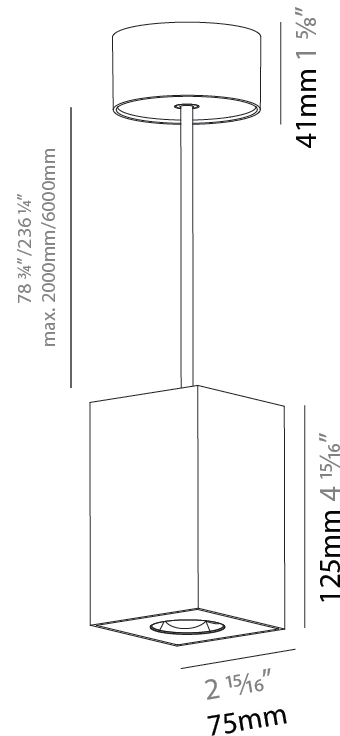

GENERAL

Series: Oiko Pro
Subseries: Oiko Pro Round
Brand: Prolicht
Division: Architectural
Mounting Type: Suspension
Mounting Location: Ceiling
Subcategory: Pendant

PHYSICAL

Shape: Square
Length (mm): 75
Length (in): 2 ¹⁵/₁₆
Width (mm): 75
Width (in): 2 ¹⁵/₁₆
Height (mm): 125
Height (in): 4 ¹⁵/₁₆
Light Distribution: Direct
Weight (kg): 0.769
Fixture Finish: SSR / BKV / CWI / CRY / HAB / LAG / UFT / ITA / RUA / RUR / MIC / FTG / MYG / TWT / LOD / PUS / FRO / FUP / KIA / POP / BLS / SPG / MEY / GOH / GUM / CHC / COM / ABZ / JAG / OBR / MOS / ROR
Fixture Material: Metal
Cable Details: 2,000mm / 6,000mm Cable - Options : Transparent, Black, White, Red, Orange

ELECTRICAL

Lamp Type: LED (Zhaga Standard)
Input Wattage (W): 12.9
Dimming: Tri-Mode (Non-Dimming and Phase Dimming (120Vac only) and 0-10V Dimming)
Driver Included: No
Driver Location: Remote
Driver Type: Constant Current - Universal
Driver Class: Class 2
Input Voltage (V): 120 - 277
Constant Current (MA): 350

LED

Color Temperature (°K): 2700 / 3000 / 3500 / 4000
Max. Delivered Lumen (lm): 1377 / 1372 / 1438 / 1451
Nominal Lumen (lm): 1473 / 1468 / 1538 / 1552
CRI: >90 CRI
Lamp Life (hrs): 50000

OPTICAL

Reflector°: 60
Adjustability: Fixed

RATINGS AND CERTIFICATIONS

Certified By: Certified for North American Standards
IP rating: IP20