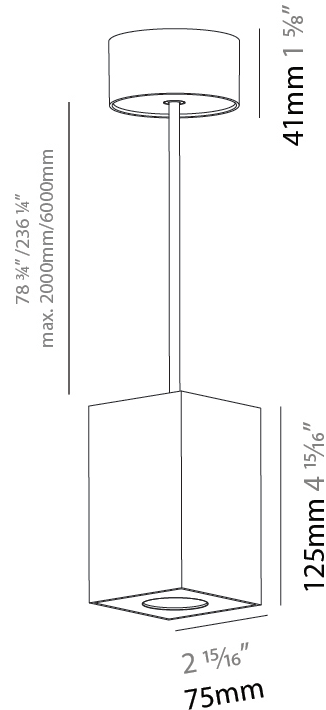

GENERAL

Series: Oiko Pro
Subseries: Oiko Pro Square
Brand: Prolicht
Division: Architectural
Mounting Type: Suspension
Mounting Location: Ceiling
Subcategory: Pendant

PHYSICAL

Shape: Square
Length (mm): 75
Length (in): 2 ¹⁵/₁₆
Width (mm): 75
Width (in): 2 ¹⁵/₁₆
Height (mm): 125
Height (in): 4 ¹⁵/₁₆
Light Distribution: Direct
Weight (kg): 0.81
Fixture Finish: SSR / BKV / CWI / CRY / HAB / LAG / UFT / ITA / RUA / RUR / MIC / FTG / MYG / TWT / LOD / PUS / FRO / FUP / KIA / POP / BLS / SPG / MEY / GOH / GUM / CHC / COM / ABZ / JAG / OBR / MOS / ROR
Fixture Material: Metal
Cable Details: 2,000mm / 6,000mm Cable - Options : Transparent, Black, White, Red, Orange

ELECTRICAL

Lamp Type: LED (Zhaga Standard)
Input Wattage (W): 13.7
Dimming: Tri-Mode (Non-Dimming and Phase Dimming (120Vac only) and 0-10V Dimming)
Driver Included: No
Driver Location: Remote
Driver Type: Constant Current - Universal
Driver Class: Class 2
Input Voltage (V): 120 - 277
Constant Current (MA): 350

LED

Color Temperature (°K): 2700 / 3000 / 3500 / 4000
Max. Delivered Lumen (lm): 954 / 1028 / 1088 / 1091
Nominal Lumen (lm): 1246 / 1342 / 1396 / 1424
CRI: >90 CRI
Lamp Life (hrs): 50000

OPTICAL

Reflector°: 14
Adjustability: Fixed

RATINGS AND CERTIFICATIONS

Certified By: Certified for North American Standards
IP rating: IP20