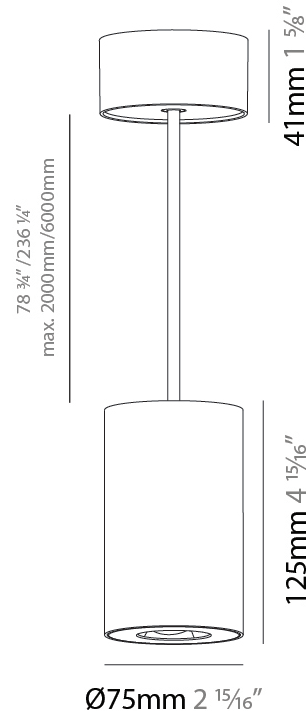

GENERAL

Series: Oiko Pro
Subseries: Oiko Pro Round
Brand: Prolicht
Division: Architectural
Mounting Type: Suspension
Mounting Location: Ceiling
Subcategory: Pendant

PHYSICAL

Shape: Cylinder
Diameter (mm): 75
Diameter (in): 2 ¹⁵/₁₆
Height (mm): 125
Height (in): 4 ¹⁵/₁₆
Light Distribution: Direct
Weight (kg): 0.769
Fixture Finish: SSR / BKV / CWI / CRY / HAB / LAG / UFT / ITA / RUA / RUR / MIC / FTG / MYG / TWT / LOD / PUS / FRO / FUP / KIA / POP / BLS / SPG / MEY / GOH / GUM / CHC / COM / ABZ / JAG / OBR / MOS / ROR
Fixture Material: Metal
Cable Details: 2,000mm / 6,000mm Cable - Options : Transparent, Black, White, Red, Orange

ELECTRICAL

Lamp Type: LED (Zhaga Standard)
Input Wattage (W): 12.9
Dimming: Tri-Mode (Non-Dimming and Phase Dimming (120Vac only) and 0-10V Dimming)
Driver Included: No
Driver Location: Remote
Driver Type: Constant Current - Universal
Driver Class: Class 2
Input Voltage (V): 120 - 277
Constant Current (MA): 350

LED

Color Temperature (°K): 2700 / 3000 / 3500 / 4000
Max. Delivered Lumen (lm): 1293 / 1289 / 1350 / 1362
Nominal Lumen (lm): 1473 / 1468 / 1538 / 1552
CRI: >90 CRI
Lamp Life (hrs): 50000

OPTICAL

Reflector°: 50
Adjustability: Fixed

RATINGS AND CERTIFICATIONS

Certified By: Certified for North American Standards
IP rating: IP20